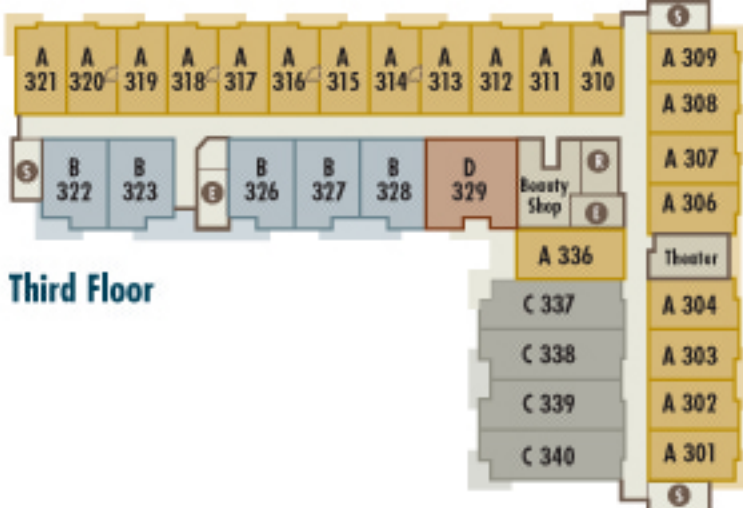

**CRANBROOK**  
SENIOR LIVING  
— TUSTIN —

**SITE PLAN**

**LEGEND**

- A The Seville Plan A
- B The Sunburst Plan B
- C The Clementine Plan C
- D The Valencia Plan D
- \* Memory Care
- E Elevator
- S Stairs
- R Restrooms

BRYAN AVENUE

Map Not To Scale