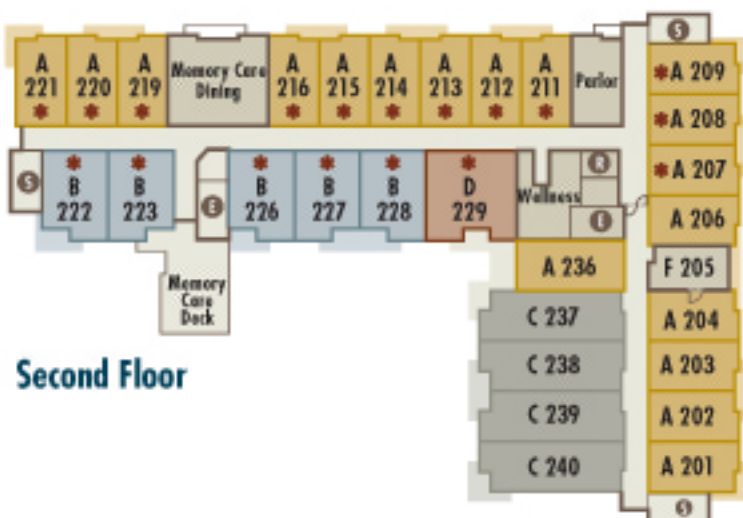

**CRANBROOK**  
SENIOR LIVING  
— TUSTIN —

**SITE PLAN**

**LEGEND**

- A The Seville Plan A
- B The Sunburst Plan B
- C The Clementine Plan C
- D The Valencia Plan D
- \* Memory Care
- E Elevator
- S Stairs
- R Restrooms

BRYAN AVENUE

Map Not To Scale